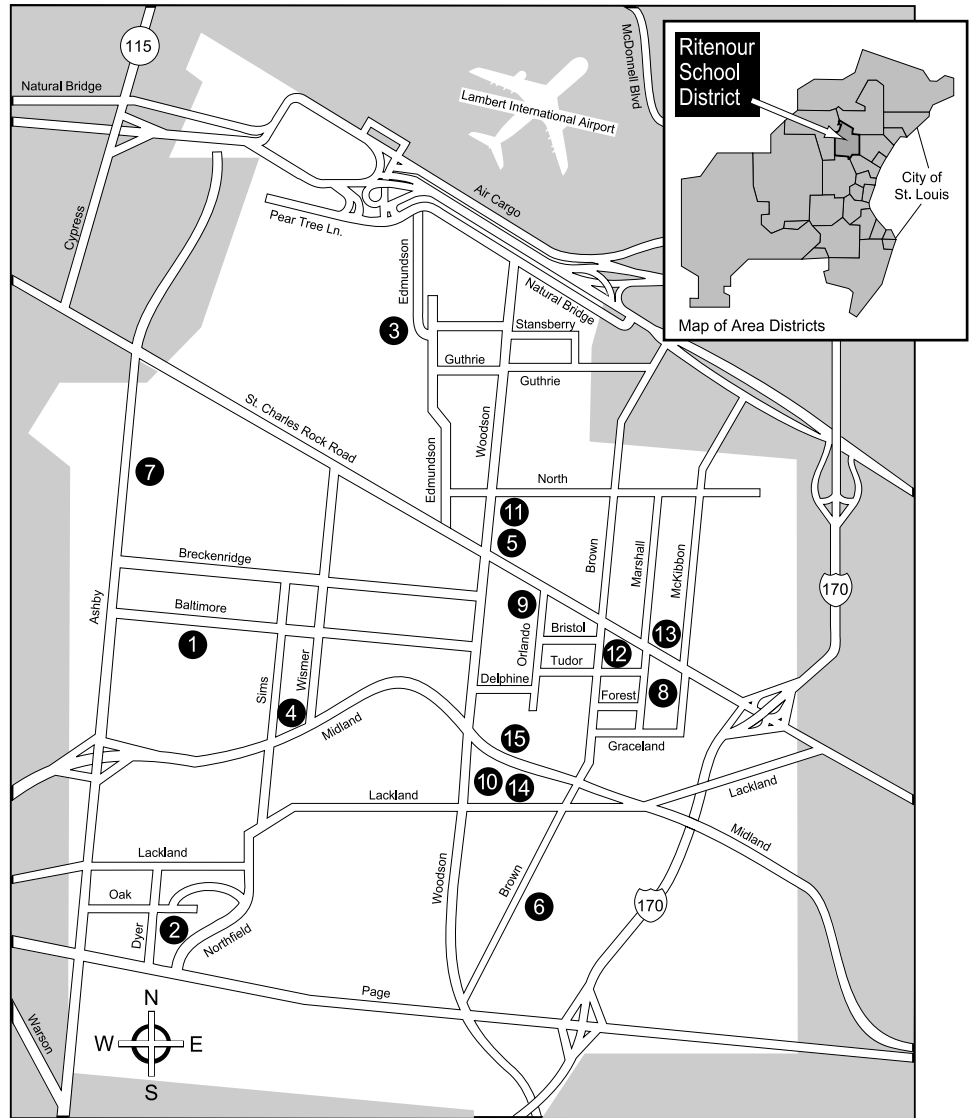

Ritenour School District

Ritenour Web Site
<http://www.ritenourschools.org>

- | | | | |
|---|---|---|---|
| <p>1. Buder Elementary School
Dr. Jennifer Singleton
10350 Baltimore Ave.
St. Ann, MO 63074-3837
493-6300 / Fax 429-6734</p> | <p>5. Marvin Elementary School
Nicole Autenrieth
3510 Woodson Rd.
St. Louis, MO 63114-4203
493-6430 / Fax 429-6737</p> | <p>9. Ritenour High School
Dr. Jana Haywood
9100 St. Charles Rock Rd.
St. Louis, MO 63114-4241
493-6105 / Fax 429-6725</p> | <p>12. Ritenour Adult Learning Center (AEL)
Karen Musemic
8762 St. Charles Rock Rd.
St. John, MO 63114
426-6412 / Fax 429-4348</p> |
| <p>2. Ivland Elementary School
Amanda Connelly
1836 Dyer Ave.
St. Louis, MO 63114-2499
493-6330 / Fax 429-6721</p> | <p>6. Wyland Elementary School
Dr. Lisa Greenstein
2200 Brown Rd.
St. Louis, MO 63114-5599
493-6460 / Fax 429-6728</p> | <p>10. Administrative Center
Ritenour School District
Dr. Chris Kilbride,
Superintendent
2420 Woodson Rd.
St. Louis, MO
63114-5499
493-6010 / Fax 426-7144</p> | <p>13. North Athletic Complex
8775 St. Charles Rock Rd.
St. John, MO 63114</p> |
| <p>3. Kratz Elementary School
Meghan McNulty
4301 Edmundson Rd.
St. Louis, MO 63134-3909
493-6360 / Fax 429-6735</p> | <p>7. Hoech Middle School
Dr. Terrance Peterson
3312 Ashby Rd.
St. Ann, MO 63074-3597
493-6200 / Fax 426-3837</p> | <p>11. School for Early Childhood Education
Donna Butler
3580 Woodson Road
St. Louis, MO
63114-4203
493-6240 / Fax 429-3688</p> | <p>14. Husky Academy
Dorlita Adams
9229 Lackland Road
St. Louis, MO 63114
493-6031 / Fax 426-3856</p> |
| <p>4. Marion Elementary School
Bilal Ewing
2634 Sims Ave.
St. Louis, MO 63114-3199
493-6400 / Fax 429-6720</p> | <p>8. Ritenour Middle School
Dr. Brian Rich
2500 Marshall Ave.
St. Louis, MO 63114-5012
493-6250 / Fax 429-6726</p> | <p>15. Husky Support Center
Bryan Sanker
9303 Midland
St. Louis, MO 63114
493-6327</p> | |