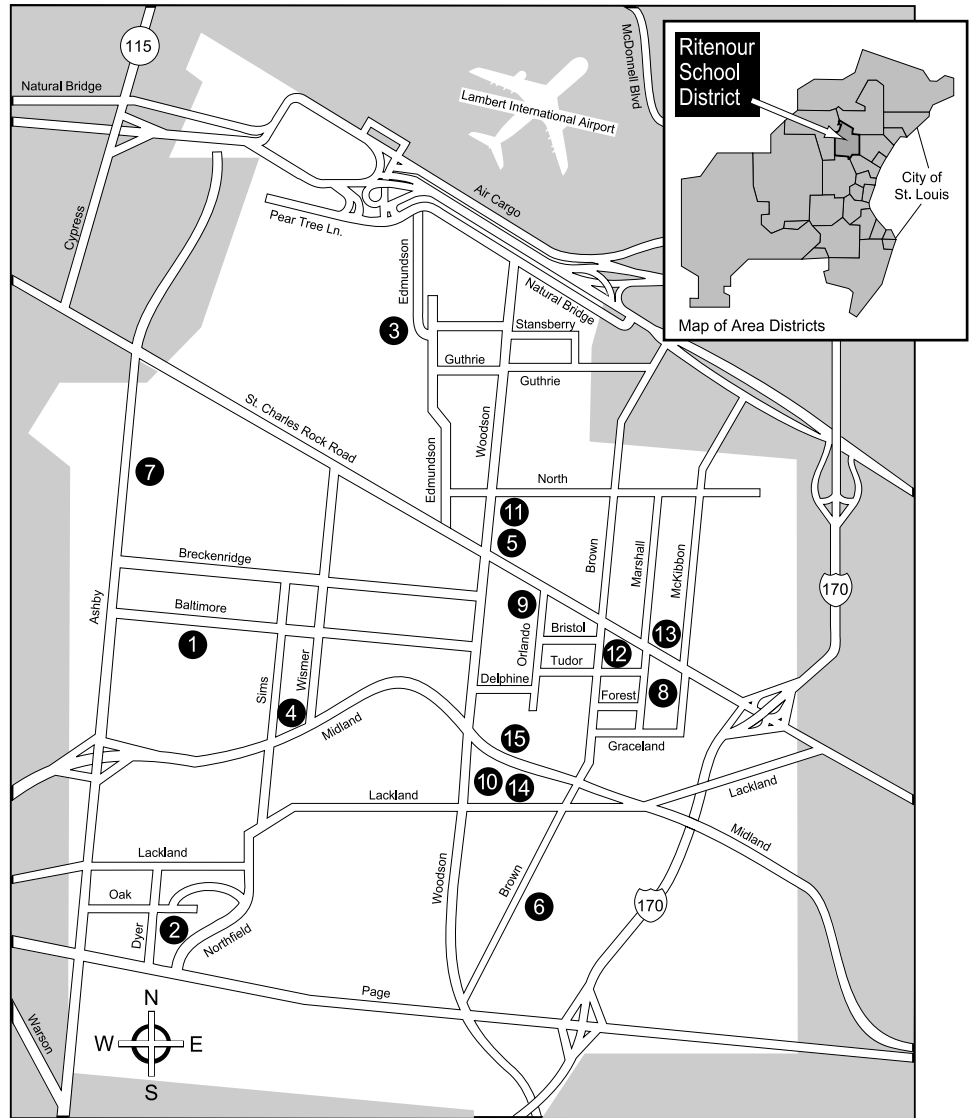

Ritenour School District

Ritenour Web Site
<http://www.ritenourschools.org>

- | | | | |
|---|---|--|---|
| <p>1. Buder Elementary School
 Dr. Lakisha Franks
 10350 Baltimore Ave.
 St. Ann, MO 63074-3837
 493-6300 / Fax 429-6734</p> | <p>5. Marvin Elementary School
 Dr. Craig Thurman
 3510 Woodson Rd.
 St. Louis, MO 63114-4203
 493-6430 / Fax 429-6737</p> | <p>9. Ritenour High School
 Dr. Jana Haywood
 9100 St. Charles Rock Rd.
 St. Louis, MO 63114-4241
 493-6105 / Fax 429-6725</p> | <p>12. Ritenour Adult Learning Center (AEL)
 Karen Musemic
 8762 St. Charles Rock Rd.
 St. John, MO 63114
 426-6412 / Fax 429-4348</p> |
| <p>2. Iveland Elementary School
 Amanda Connelly
 1836 Dyer Ave.
 St. Louis, MO 63114-2499
 493-6330 / Fax 429-6721</p> | <p>6. Wyland Elementary School
 Dr. Lisa Greenstein
 2200 Brown Rd.
 St. Louis, MO 63114-5599
 493-6460 / Fax 429-6728</p> | <p>10. Administrative Center
 Ritenour School District
 Dr. Chris Kilbride,
 Superintendent
 2420 Woodson Rd.
 St. Louis, MO
 63114-5499
 493-6010 / Fax 426-7144</p> | <p>13. North Athletic Complex
 8775 St. Charles Rock Rd.
 St. John, MO 63114</p> |
| <p>3. Kratz Elementary School
 Meghan McNulty
 4301 Edmundson Rd.
 St. Louis, MO 63134-3909
 493-6360 / Fax 429-6735</p> | <p>7. Hoech Middle School
 Alexander Terrance
 3312 Ashby Rd.
 St. Ann, MO 63074-3597
 493-6200 / Fax 426-3837</p> | <p>11. School for Early Childhood Education
 Dr. Jennifer Singleton
 3580 Woodson Road
 St. Louis, MO
 63114-4203
 493-6240 / Fax 429-3688</p> | <p>14. Husky Academy
 Tavonda Palmer Harvey
 9229 Lackland Road
 St. Louis, MO 63114
 493-6031 / Fax 426-3856</p> |
| <p>4. Marion Elementary School
 Bilal Ewing
 2634 Sims Ave.
 St. Louis, MO 63114-3199
 493-6400 / Fax 429-6720</p> | <p>8. Ritenour Middle School
 Dr. Brian Rich
 2500 Marshall Ave.
 St. Louis, MO 63114-5012
 493-6250 / Fax 429-6726</p> | | <p>15. Husky Support Center
 Bryan Sanker
 9303 Midland
 St. Louis, MO 63114
 493-6327</p> |